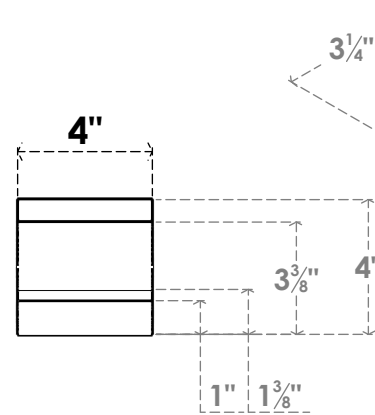

ITEM NUMBER: BRCPC040X04000X04000BOA

4"W X 4"D X 4"H BALBOA ARCHITECTURAL GRADE PVC CLOSED KNEE BRACE

SIDE PROFILE

FRONT PROFILE

ISOMETRIC

EKENA MILLWORK
2300 WEST MAIN ST.
CLARKSVILLE, TX 75426
TOLL FREE: 866-607-0453
WWW.EKENAMILLWORK.COM