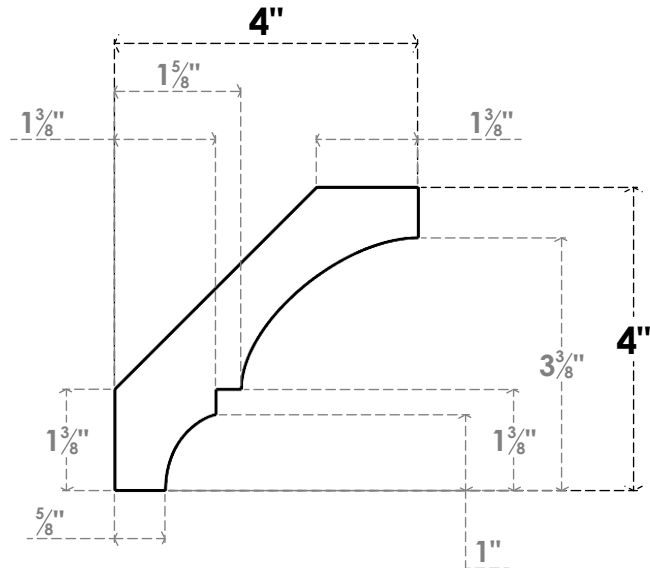

ITEM NUMBER: BRCPC040X04000X04000BOA

4"W X 4"D X 4"H BALBOA ARCHITECTURAL GRADE PVC CLOSED KNEE BRACE

SIDE PROFILE

FRONT PROFILE

ISOMETRIC

EKENA MILLWORK
2300 WEST MAIN ST.
CLARKSVILLE, TX 75426
TOLL FREE: 866-607-0453
WWW.EKENAMILLWORK.COM