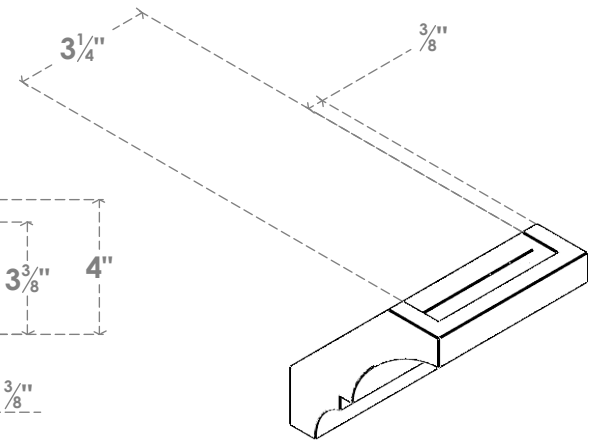

ITEM NUMBER: BRCPC040X04000X04000BOA

4"W X 4"D X 4"H BALBOA ARCHITECTURAL GRADE PVC CLOSED KNEE BRACE

SIDE PROFILE

FRONT PROFILE

ISOMETRIC

EKENA MILLWORK
2300 WEST MAIN ST.
CLARKSVILLE, TX 75426
TOLL FREE: 866-607-0453
WWW.EKENAMILLWORK.COM